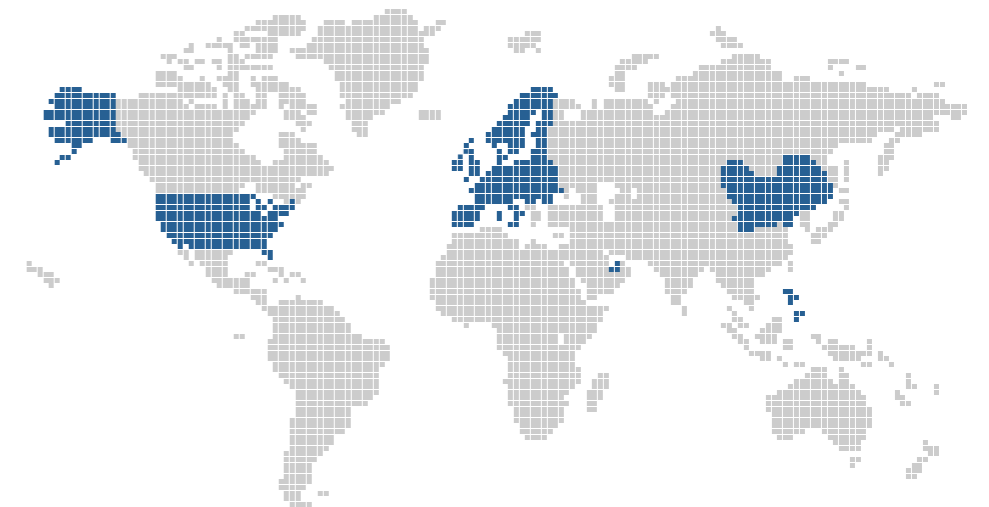

- ▲ Over 20 years of recruitment experience
- ▲ Strategically placed offices – London, Rotterdam, Hamburg, Manchester, Bristol, Dunfermline.
- ▲ Experts in Engineering and Manufacturing
- ▲ Proven delivery on European Projects
- ▲ Exceptional network of skilled candidates

2

[WWW.MANE.CO.UK](http://WWW.MANE.CO.UK)

We have a vast and extensive database of skilled engineering personnel, across the whole of the UK and Europe, with many ready to be mobilised at short notice.

**AUTOMOTIVE**

UK | France | Austria | Germany  
The Netherlands | Belgium

**AEROSPACE**

USA | Abu Dhabi | China | Phillipines | UK  
Portugal | France | Austria | Germany  
Denmark | Belgium | The Netherlands

**DEFENCE & SPACE**

UK | Portugal | Germany  
Denmark | Belgium  
The Netherlands